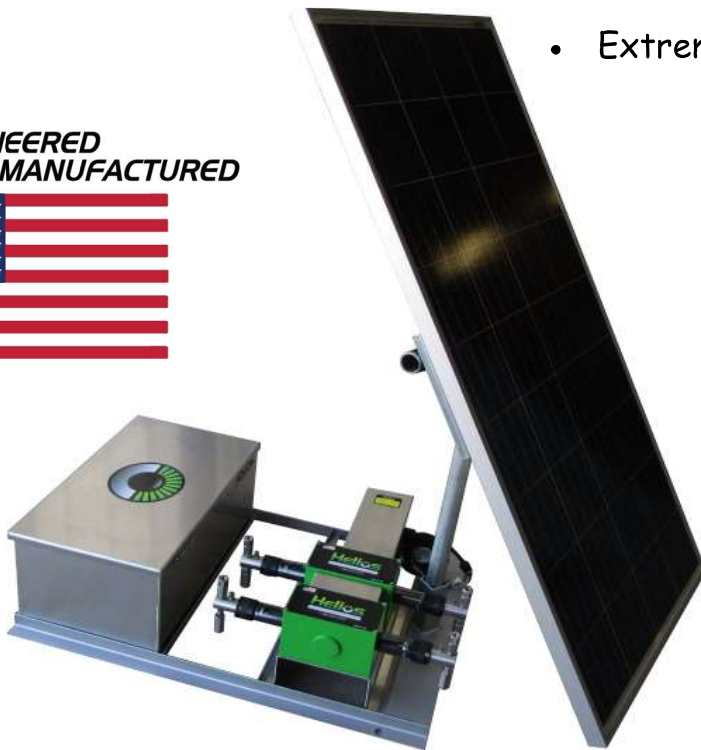

Helios Injection Systems
100 NE McClary Rd
Cordell, OK 73632
Ph:580-832-5475 Fax:580-832-5471
sales@heliospumps.com

Motor

- 1/4 HP - 60 RPM

Fluid Ends

- 316 Stainless Steel
- Teflon Seat SS Check Valve
- 3/4" & 1" Head Assemblies Available

Plungers

- 1/4", 3/8", 1/2", 3/4" or 1"
316 Stainless Steel
- 6 Position Variable Displacement
Follower

Power Options

- 12VDC Group 27 or 31 Lead Acid or
Sealed AGM Batteries
- 140W Solar Panel

Controller

- Helios True Timer
- Temperature Control Standard

Upgrades

- Add a Battery
- Quad Box Upgrade
- Ceramic Plungers
- Extreme Packing

DESIGNED
ENGINEERED
MANUFACTURED

5000S Solar Quadraplex Pump Package

Boxer 5000 Single Head Injection Rates @ 1500psi