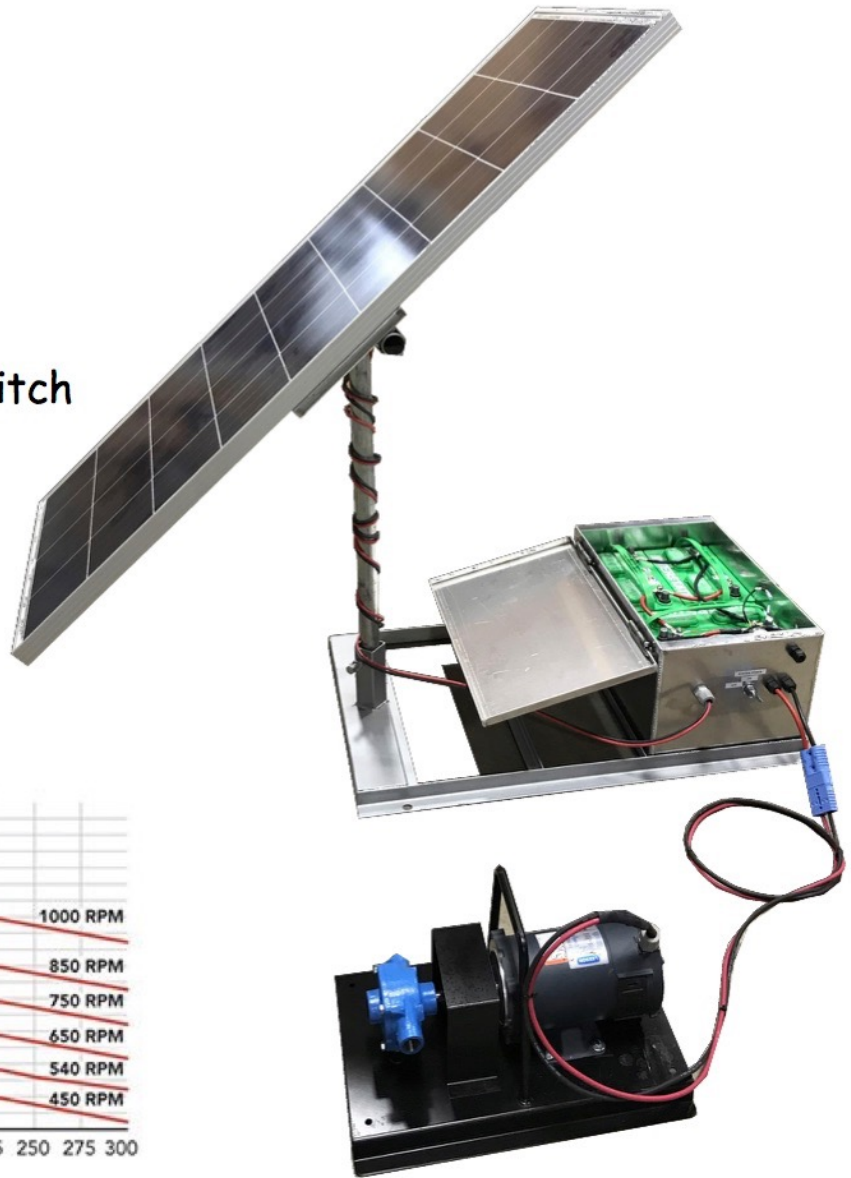

## Transfer Pump

- 12VDC
- 1/2HP Motor
- 6 Roller Pump
- 20 GPM Max
- 300 PSI Max
- 3/4" NPT Connections
- External Disconnect Switch

Contact us for quotes on special applications  
[sales@heliospumps.com](mailto:sales@heliospumps.com)