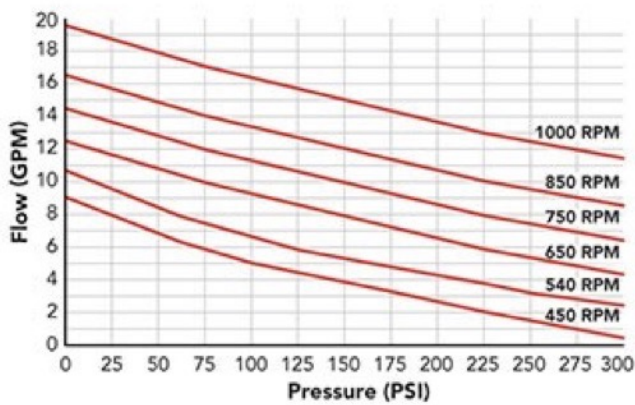

## Transfer Pump

- 12VDC
- 1/2HP Motor
- 6 Roller Pump
- 20 GPM Max
- 300 PSI Max
- 3/4" NPT Connections
- External Disconnect Switch

Contact us for quotes on special applications  
[sales@heliospumps.com](mailto:sales@heliospumps.com)