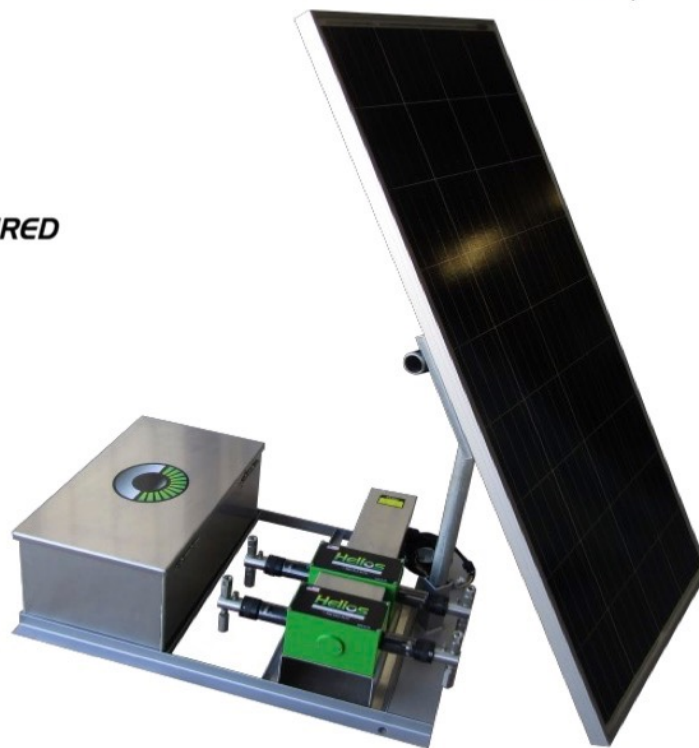

Helios Injection Systems
100 NE McClary Rd
Cordell, OK 73632
Ph:580-832-5475 Fax:580-832-5471
sales@heliospumps.com

Motor

- 1/4 HP - 60 RPM

Fluid Ends

- 316 Stainless Steel
- Teflon Seat SS Check Valve
- 3/4" & 1" Head Assemblies Available

Plungers

- 1/4", 3/8", or 1/2" 316 Stainless Steel or PEEK
- 6 Position Variable Displacement
Follower

Power Options

- 12VDC Group 27 Lead Acid or Sealed AGM Batteries
- Solar Panels — 60W, 90W, 140W

Controller

- Helios True Timer
- Temperature Control Standard

Upgrades

- Add a Head
- Dual Battery Box Upgrade
- Upgrade Solar Panel
- Add a Battery

DESIGNED
ENGINEERED
MANUFACTURED

5000S Solar Quadraplex Pump Package